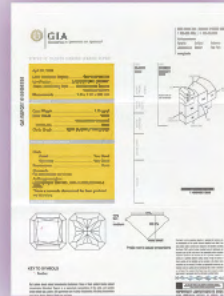

How is a LifeGem made?

LifeGem diamonds are created by placing carbon, the primary element of all diamonds, in conditions replicating the forces of nature. The patented LifeGem® process uses an exact carbon source to create beautiful and meaningful diamonds for you and your family.

Step One - Carbon Capture

We extract the carbon from either a small portion of the ashes or a lock of hair, or both. Add a lock of your own hair as well to create a unity LifeGem.

Step Two - Purification

The carbon is then heated to extremely high temperatures under special conditions where it is converted to graphite.

Step Three - Diamond Creation

To create your LifeGem®, we place this graphite in one of our diamond presses, replicating the awesome forces deep within the earth — heat and pressure.

Step Four - Diamond Certification

Our skilled diamond cutters facet your LifeGem diamond(s) and certify it for authenticity. All LifeGem diamonds are individually inspected, graded, and identified by gemologists trained by the Gemological Institute of America (GIA).

Guarantee

Our business reputation depends on your word-of-mouth recommendations. Because of our customer care, we have held the highest rating available from the Better Business Bureau for the entire **25 plus years** we have been in business!

LifeGem®

Diamonds are independently recognized as genuine by the Gemological Institute of America (GIA).

Included free with every LifeGem diamond.

Each and every LifeGem® diamond is certified for authenticity by a graduate of the Gemological Institute of America and comes with its own beautifully stamped LifeGem certificate showing the carat weight, overall dimensions, color, clarity, polish, and symmetry.